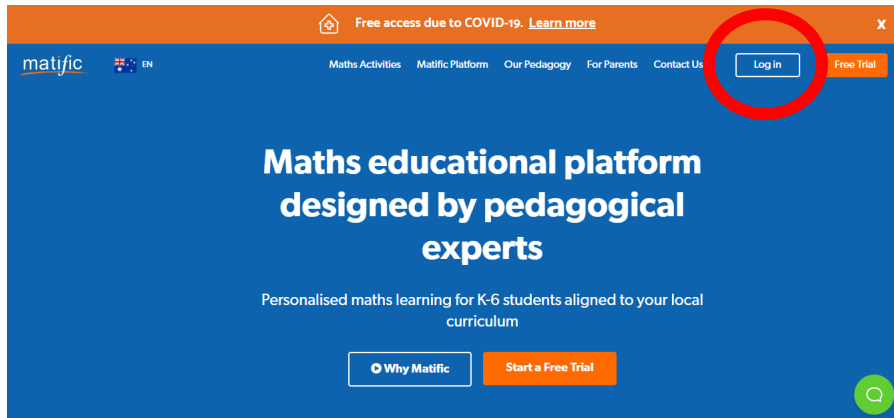

## Matific Login for Students

1. Go to [www.matific.com/au/en-au/home/](http://www.matific.com/au/en-au/home/)
2. Click login

3. Enter your child's username, then press next

4. Enter your child's password then press login